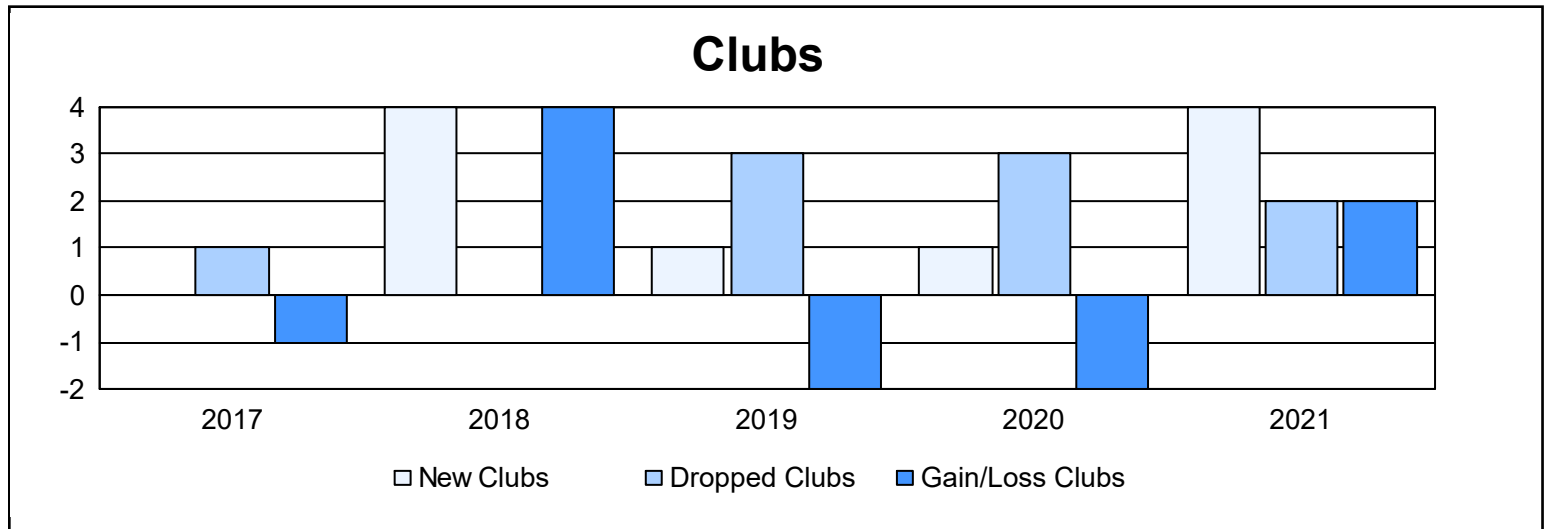

Year	New Clubs	Dropped Clubs	Gain/ Loss Clubs	New Members	Charter Members	Reinstate Members	Transfer Members	Total Member Added	Total Members Dropped	Gain/ Loss Members
2016-2017	0	1	-1	149	0	8	4	161	140	21
2017-2018	4	0	4	154	105	5	7	271	251	20
2018-2019	1	3	-2	112	24	7	10	153	212	-59
2019-2020	1	3	-2	92	17	2	2	113	160	-47
2020-2021	4	2	2	90	95	19	0	204	198	6
<b>Average</b>	<b>2</b>	<b>2</b>	<b>0</b>	<b>119</b>	<b>48</b>	<b>8</b>	<b>5</b>	<b>180</b>	<b>192</b>	<b>-12</b>

### Membership Composition June 2021 Cumulative