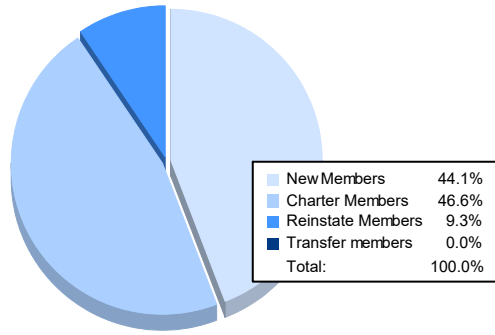

Year	New Clubs	Dropped Clubs	Gain/ Loss Clubs	New Members	Charter Members	Reinstate Members	Transfer Members	Total Member Added	Total Members Dropped	Gain/ Loss Members
2016-2017	0	1	-1	149	0	8	4	161	140	21
2017-2018	4	0	4	154	105	5	7	271	251	20
2018-2019	1	3	-2	112	24	7	10	153	212	-59
2019-2020	1	3	-2	92	17	2	2	113	160	-47
2020-2021	4	2	2	90	95	19	0	204	198	6
<b>Average</b>	<b>2</b>	<b>2</b>	<b>0</b>	<b>119</b>	<b>48</b>	<b>8</b>	<b>5</b>	<b>180</b>	<b>192</b>	<b>-12</b>

### Membership Composition June 2021 Cumulative