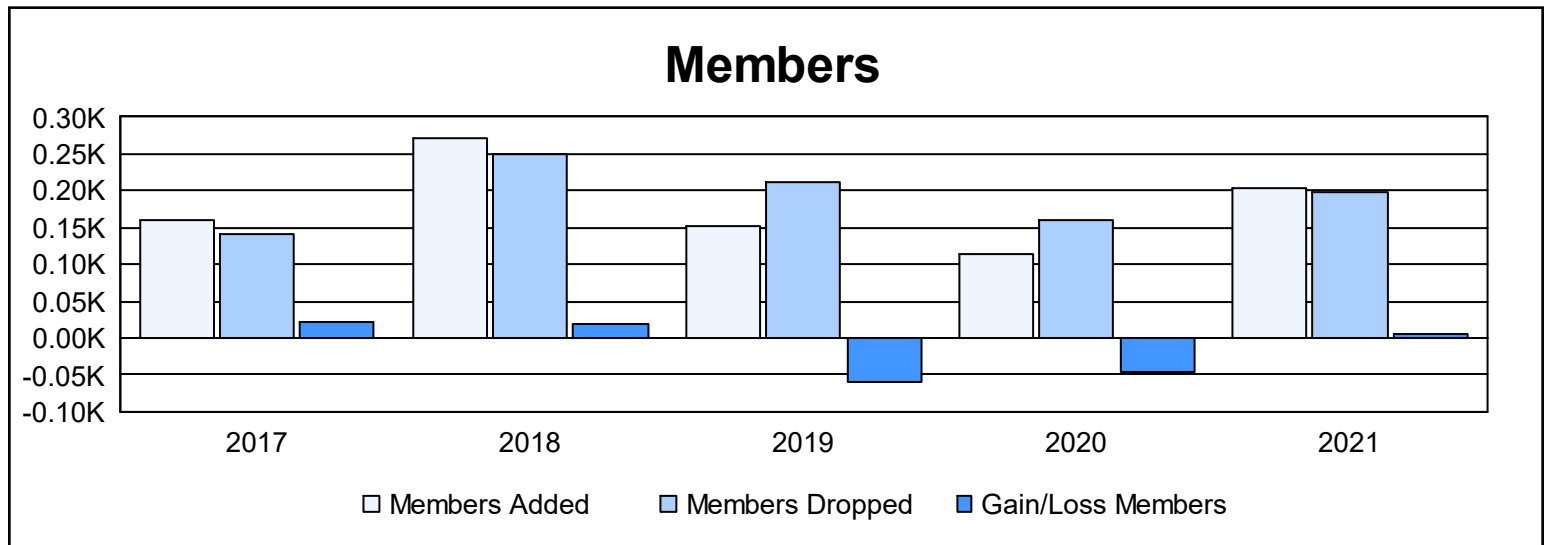

Year	New Clubs	Dropped Clubs	Gain/ Loss Clubs	New Members	Charter Members	Reinstate Members	Transfer Members	Total Member Added	Total Members Dropped	Gain/ Loss Members
2016-2017	0	1	-1	149	0	8	4	161	140	21
2017-2018	4	0	4	154	105	5	7	271	251	20
2018-2019	1	3	-2	112	24	7	10	153	212	-59
2019-2020	1	3	-2	92	17	2	2	113	160	-47
2020-2021	4	2	2	90	95	19	0	204	198	6
<b>Average</b>	<b>2</b>	<b>2</b>	<b>0</b>	<b>119</b>	<b>48</b>	<b>8</b>	<b>5</b>	<b>180</b>	<b>192</b>	<b>-12</b>

### Membership Composition June 2021 Cumulative